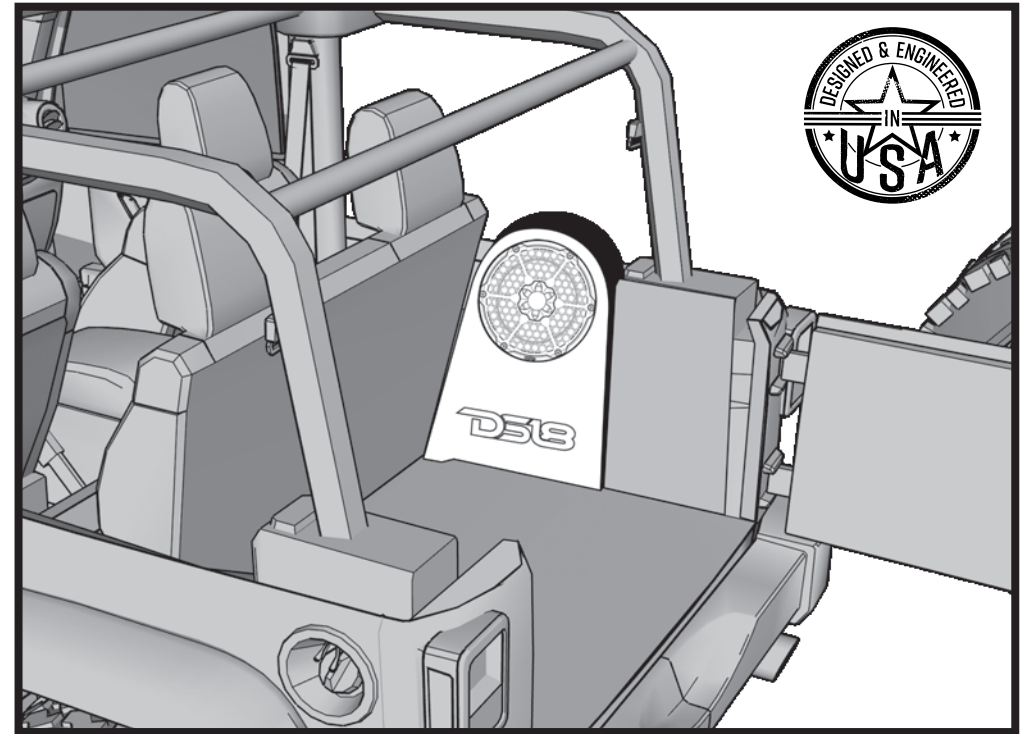

## JSUB12-LR

- ▶ FITS DS18 NXL-12SUBBK OR OTHER 12" SUBWOOFER MODEL (SUBWOOFER NOT INCLUDED)
- ▶ HIGH DENSITY PLASTIC MOLDED WITH BLACK COLOR INJECTED
- ▶ UV PROTECTED AND ALL ELEMENTS READY
- ▶ LIGHT WEIGHT AND STRONG MATERIAL
- ▶ MOUNTING BRACKET AND HARDWARE INCLUDED
- ▶ 1 METER 6 CORE INPUT WIRE (SPEAKER INPUT AND RGB)
- ▶ INTERNAL VOL AREA: 0.95 CUFT /27 L
- ▶ O.E.M FIT