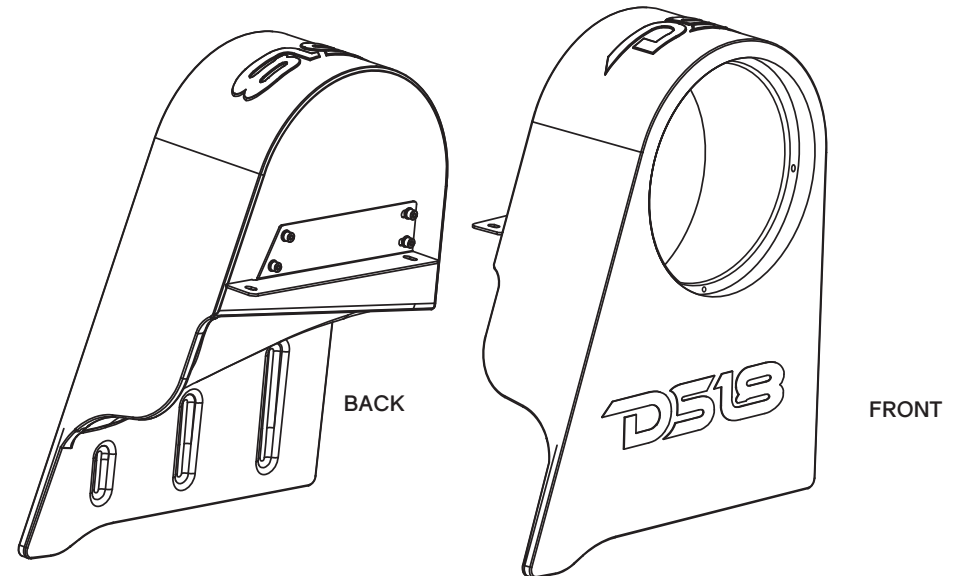

#WELIKEITLOUD

DS18.COM

FOR ALL ELEMENTS