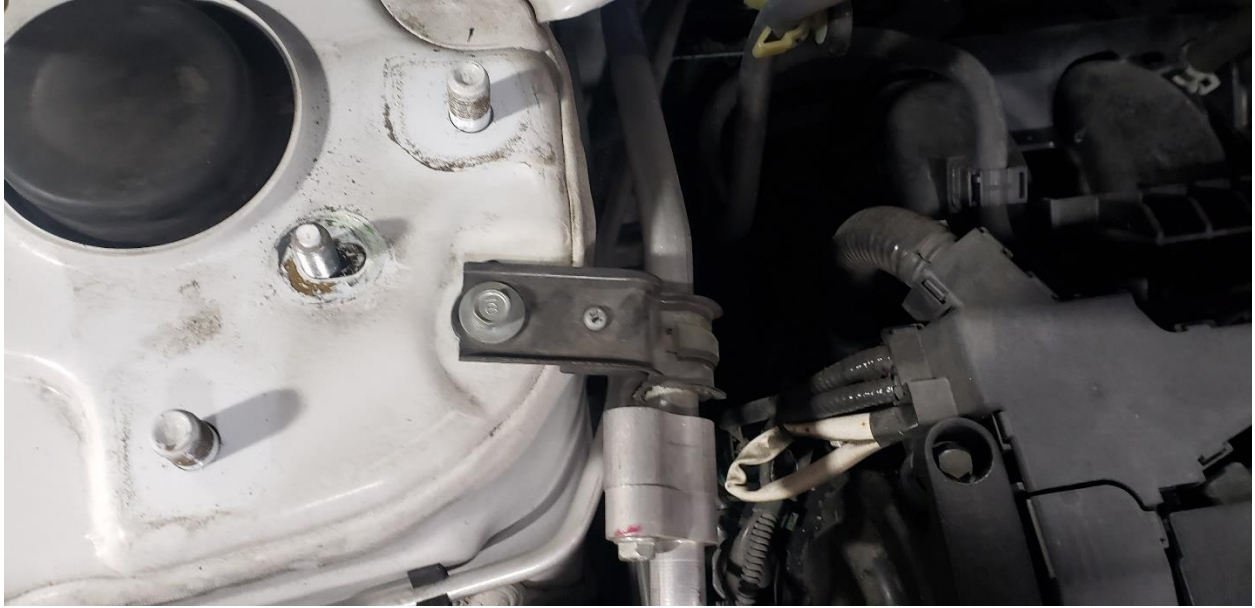

PICTURE B

PICTURE C