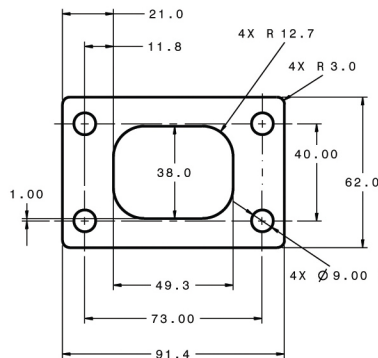

GT2560R

Compressor Inlet

Compressor Outlet

Oil Inlet

Turbine Inlet

"T25"

Turbine Outlet

"5 BOLT"

Oil Outlet

Water

M14 x 1.50

All Measurements in MM