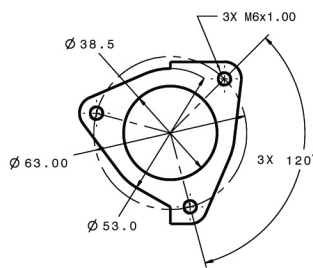

GT2560R

Compressor Inlet

Compressor Outlet

Oil Inlet

Turbine Inlet

"T25"

Turbine Outlet

"5 BOLT"

Oil Outlet

Water

M14 x 1.50

All Measurements in MM