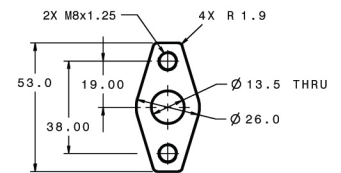

GT2560R

Compressor Inlet

Compressor Outlet

Oil Inlet

Turbine Inlet

"T25"

Turbine Outlet

"5 BOLT"

Oil Outlet

Water

M14 x 1.50

All Measurements in MM