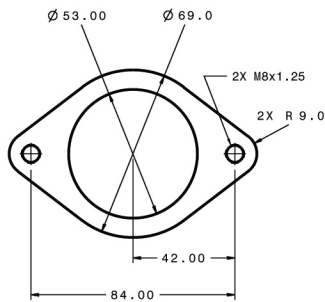

GT2560R

Compressor Inlet

Compressor Outlet

Oil Inlet

Turbine Inlet

"T25"

Turbine Outlet

"5 BOLT"

Oil Outlet

Water

M14 x 1.50

All Measurements in MM