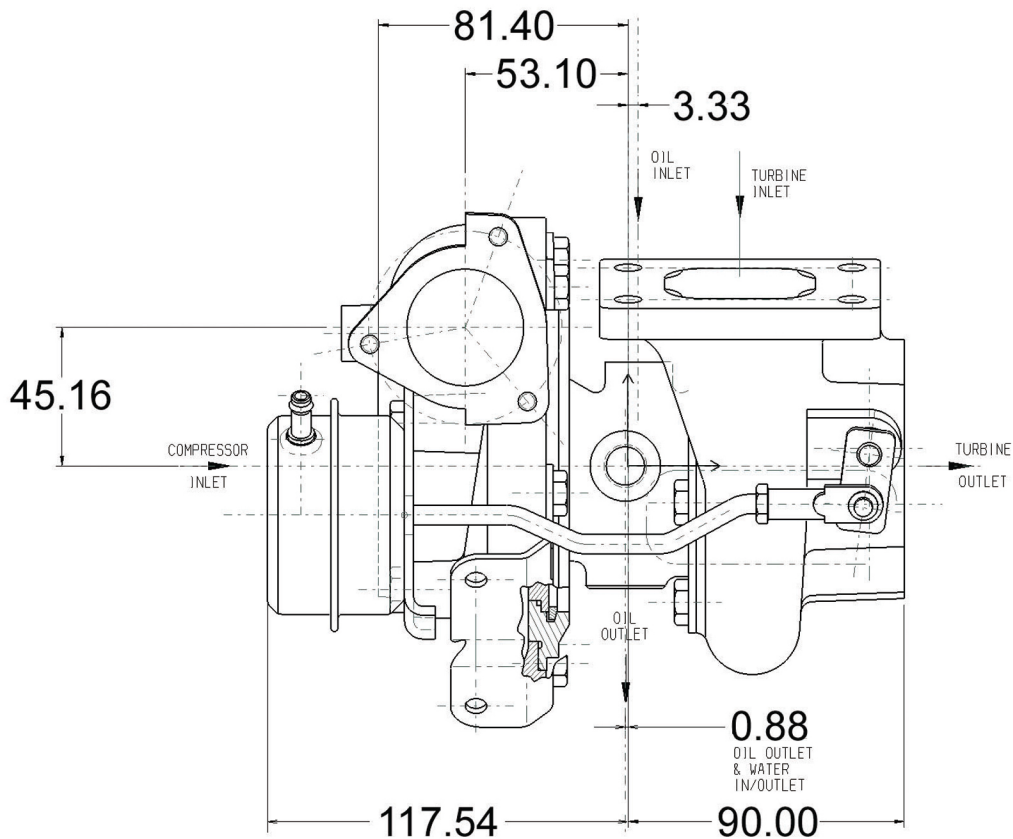

GT2560R

Compressor Inlet

Compressor Outlet

Oil Inlet

Turbine Inlet

"T25"

Turbine Outlet

"5 BOLT"

Oil Outlet

Water

M14 x 1.50

All Measurements in MM