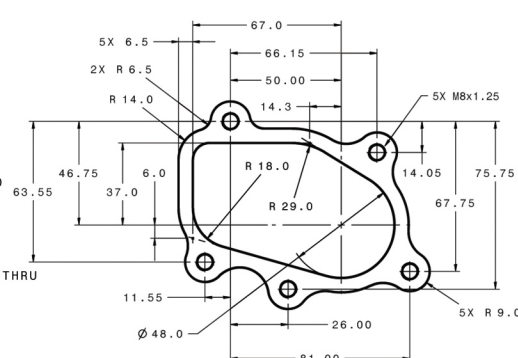

GT2560R

Compressor Inlet

Compressor Outlet

Oil Inlet

Turbine Inlet

"T25"

Turbine Outlet

"5 BOLT"

Oil Outlet

Water

M14 x 1.50

All Measurements in MM