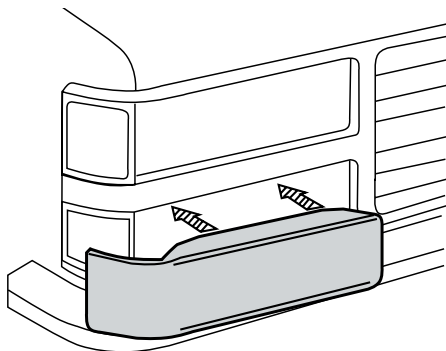

Installation Steps

NOTE: Actual application may vary slightly from illustrations.

Clean application area.

Align top Headlight cover with the top of headlight. Carefully push on front surface until cover is secured.

Repeat for lower cover.

Repeat **steps 1-3** for Passenger Side.

Care and Cleaning

- Wash only with mild soap & dry with a clean cloth.
- **To Remove**, use finger to pull inside edge of cover nearest grille outward.
- **DO NOT PULL ON OUTSIDE CURVED EDGE OF COVER TO AVOID DAMAGING PART.**