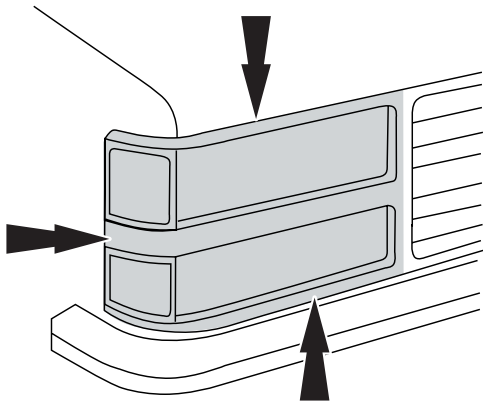

Passenger Side Headlight
Cover Upper

Driver Side Headlight
Cover Lower

Passenger Side Headlight
Cover Lower

Tools Required

Car Wash Supplies

Clean Towel

Preparation Before Painting / Installation

- A trial fit is recommended to ensure proper positioning and fit.
- Check fit of parts before painting as we will not accept the return of modified or painted parts.
- Wash your vehicle's headlight assembly to remove any debris and/or dirt.
- Dry the headlight assembly with a clean towel.

Installation Steps

NOTE: Actual application may vary slightly from illustrations.

Clean application area.

Align top Headlight cover with the top of headlight. Carefully push on front surface until cover is secured.